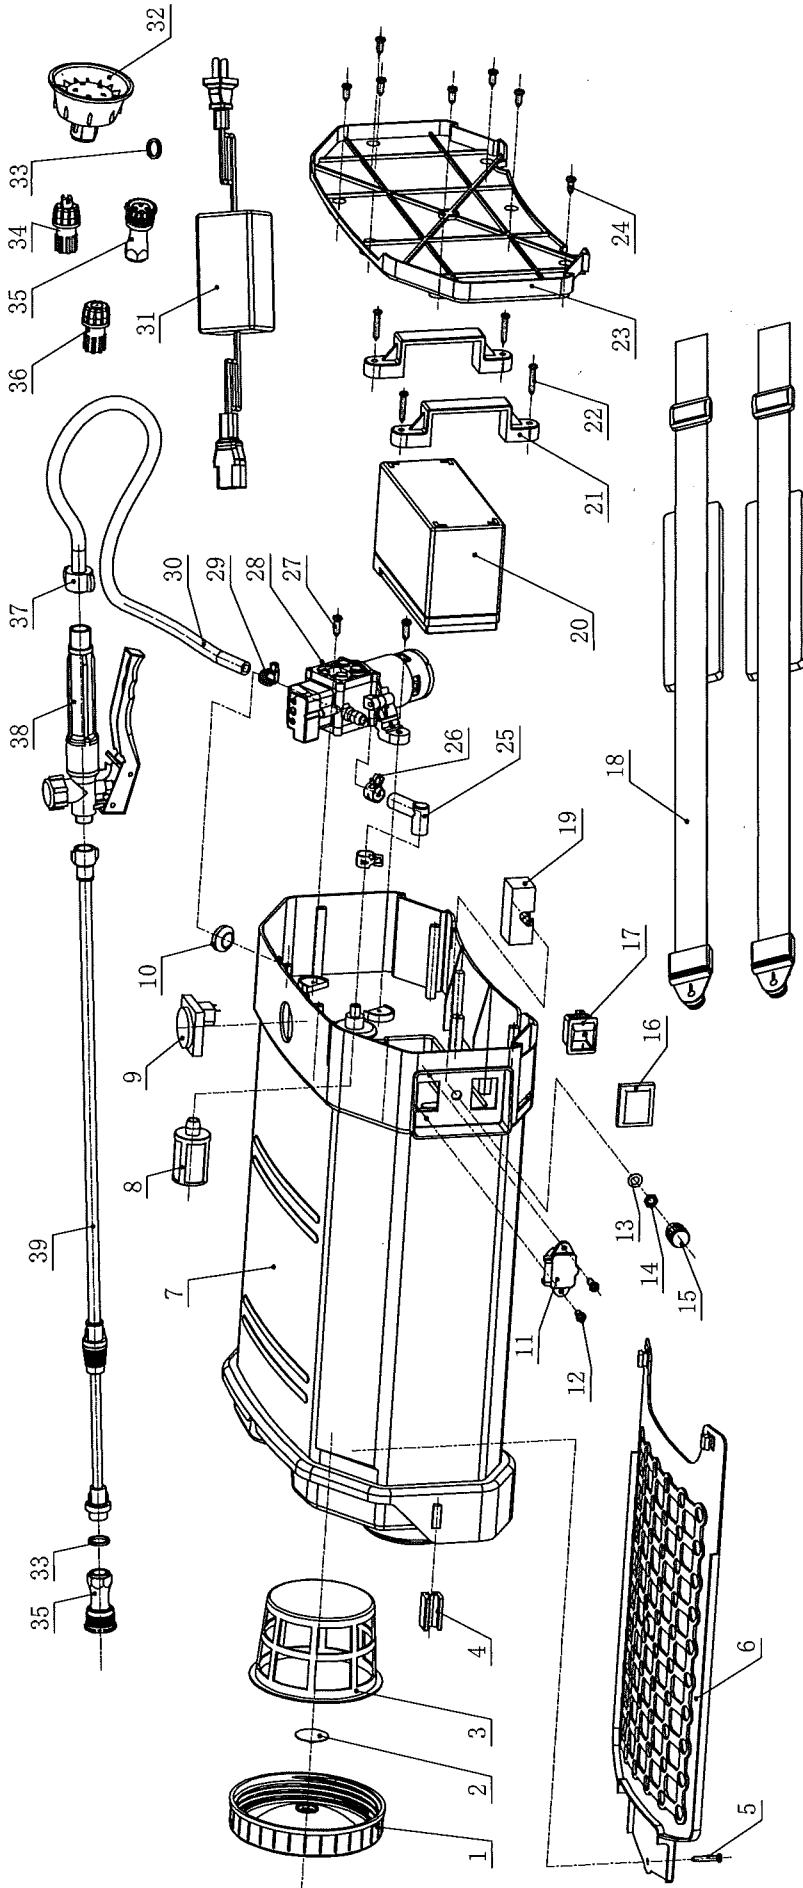

KY 716 DE

NO.	PART NAME	QTY. NO.	PART NAME	QTY. NO.	PART NAME	QTY.
1	COVER OF TANK	1	15 SWITCH OF SPEEDING REGULATOR	1	29 CLIP FOR OUTLET HOSE	1
2	PLUG OF COVER	1	16 PROTECT CAP OF ON-OFF	1	30 OUTLET HOSE	1
3	FILTER	1	17 ON-OFF	1	31 CHARGE	1
4	SEAT	1	18 BELT	2	32 5 HOLES NOZZLE	1
5	SCREW ST6. 3*15	1	19 SPEEDING REGULATOR	1	33 GASKET $\phi 17 * \phi 12 * 2$	4
6	PAD	1	20 BATTERY	1	34 FAN NOZZLE	1
7	CHEMICAL TANK	1	21 FRAME OF BATTERY	2	35 4 HOLES NOZZLE	1
8	SMALL FILTER	1	22 SCREW ST3. 5*25	4	36 SINGLE NOZZLE	1
9	GUAGE	1	23 BOTTOM COVER OF TANK	1	37 CONNETTOR	1
10	RUBBER PLUG OF HOSE	1	24 SCREW ST4. 2*13	7	38 HANDLE	1
11	CHARGE SEAT	1	25 OUTLET CONNECTOR	1	39 SPRAYER ROD	1
12	SCREW ST4. 2*13	2	26 CLIP $\phi 12$	2	40	
13	GASKET $\phi 7$	1	27 SCREW ST4. 2*16	2	41	
14	NUT M7	1	28 PUMP	1	42	